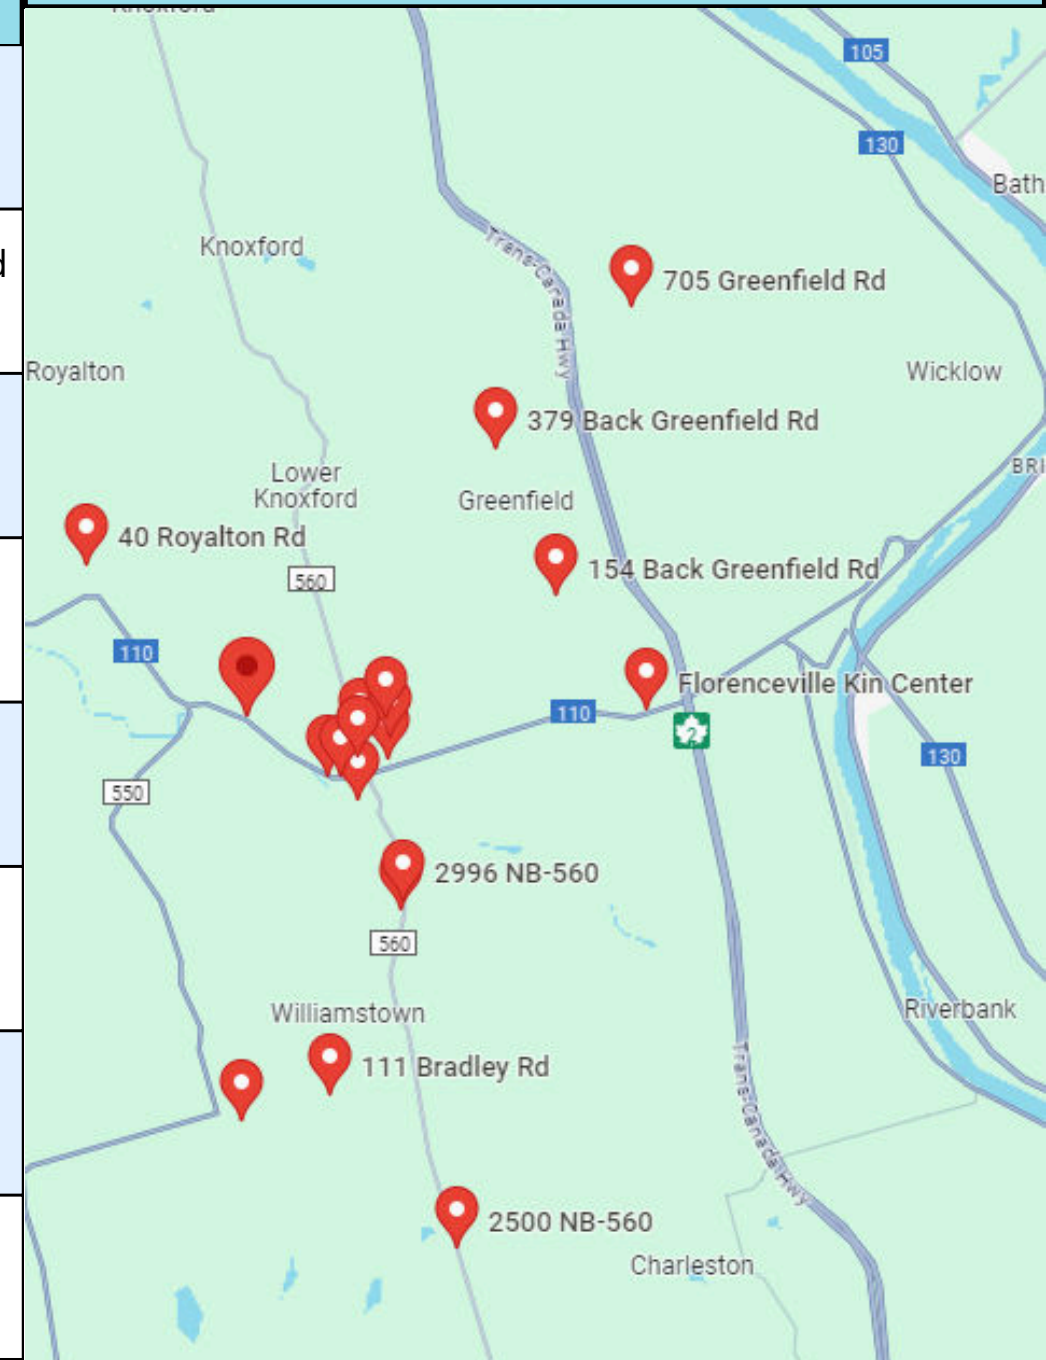

COMMUNITY YARD SALE

Sunday, May 19 - Aberdeen

267 Juniper Road
10AM-2PM

Monday, May 20 - Centreville & Area

	705 Greenfield Road 8AM-2PM	381 Route 110 8AM-2PM
154 Back Greenfield Road 8AM-3PM	379 Back Greenfield Road 8AM-2PM	50 Gregg Settlement Road 8AM-12Pm
20 Gregg Settlement Road 8AM-3PM	20 Buchanan Street 8AM-2PM	756 Central Street 8AM-12PM
3109 Main Street 8AM-2PM	15 Rogers Road 8AM-4PM	2996 Route 560 8AM-3PM
2990 Route 560 8AM-1PM	111 Bradley Road 8AM-1PM	244 Bradley Road 8AM-2PM
2500 Route 560 8AM-4PM	821 Central Street 8AM-2PM	835 Central Street 8AM-12PM
992 Route 110 8AM-2PM	40 Royalton Road 8AM-12PM	3167 Main Street 8AM-12PM
3188 Main St Apt. 8 8AM-2PM	25 Thomas Road 8AM-6PM	4443 Route 560 8AM-6PM

COMMUNITY YARD SALE

Saturday, May 18 - Florenceville Bristol & Bath

10490 Route 105 8AM-12PM	21 McElroy Road 8AM-1PM	228 NB-565 8AM-5PM	198 Main St Bath 8AM-2PM
60 Salmon Hill Road 8AM-2PM	6 Welch Street 8AM-3PM	4526 Juniper Road 8AM-2PM	33 Rogers Street 8AM-2PM
4677 Juniper Road 8AM-2PM	155 Curtis Road 8AM-2PM	159 Curtis Road 8AM-4PM	181 Tapley Road 8AM-3PM
100 Tapley Road 8AM-4PM	8772 Main Street 8AM-1PM	29 McCain Produce Road 8AM-12PM	8 Russet Crescent 8AM-4PM
13 Russet Crescent 8AM-2PM	23 Russett Crescent 8AM-2PM	7 Shepody Crescent 8AM-1PM	175 Burnham Road 8AM-12PM
340 Burnham Road 8AM-4PM	55 Allison Road 8AM-1PM	8624 Main Street 8AM-12PM	8654 Main Street 8AM-3PM
480 Greenfield Rd 8AM-3PM	127 Reeleder Court 8AM-1PM	60 Perkins Way 8AM-1PM	428 Riverview Drive 8AM-1PM
543 Riverview Drive 8AM-3PM	FMS Home & School Craft Fair River Valley Spring Craft Fair May 18, 9AM-1PM May 18, 10AM-3PM Florenceville Middle School Carleton North High School		