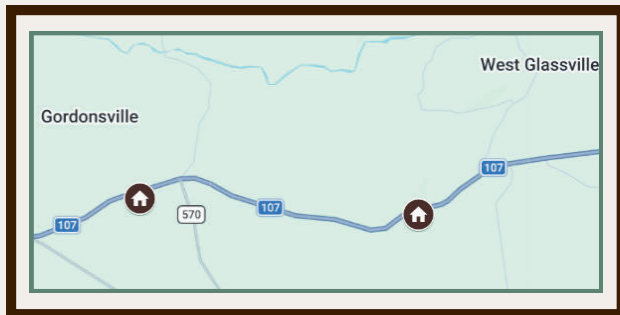

2026 COMMUNITY *Yard Sale*

**Aberdeen
(Gordonsville - Juniper)**

Centreville & Area

**Sunday
May 17, 2026**

8991 Route 107 Gordonsville 8am - 2pm	9299 Route 107 Gordonsville 8am - 4pm
--	--

**Monday
May 18, 2026**

599 Greenfield Rd. Greenfield 8am - 1pm	379 Back Greenfield Rd. Greenfield 8am - 3pm	381 Route 110 East Centreville 9am - 2pm
50 Greg Settlement Rd. Centreville 8am - 12pm	69 Gregg Settlement Rd Centreville 8am - 5pm	
275 Gregg Settlement Rd. Centreville 8am - 2pm	3167 Main St. Centreville 8am - 12pm	
6 Burt St. Centreville 8am - 3pm	1072 Route 110 Tracey Mills 8am - 1pm	
542 Sweet Rd. Deerville 7am - 2pm	3165 Route 103 Simonds 9am - 4pm	
24 Royalton Rd. Royalton 8am - 3pm	2724 Route 560 Williamstown 8am	