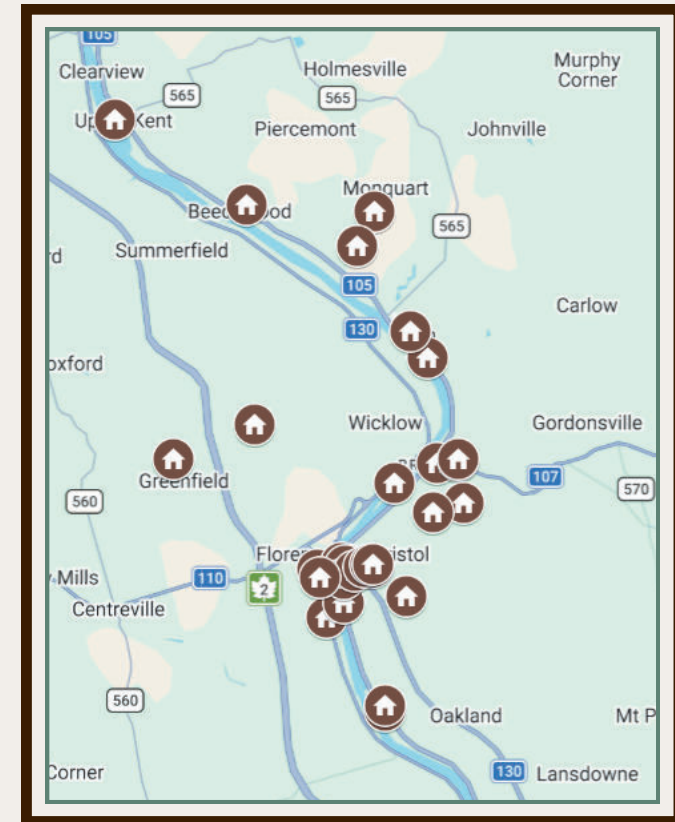

2026 COMMUNITY *Yard Sale*

Florenceville-Bristol & Bath | Saturday, May 16, 2026

434 Riverview Drive Florenceville-Bristol 9am - 2pm	124 Riverview Drive Florenceville-Bristol 9am - 2pm	8772 Main St. Florenceville-Bristol 8am - 1pm	8624 Main St. Florenceville-Bristol 8am - 12pm	6 Welch St. Florenceville-Bristol 8am - 2pm	39 Burbank St. Florenceville-Bristol 8am - 2pm
31 Maple St Florenceville-Bristol 9am - 1pm	22 McCain St. Florenceville-Bristol 8am - 1pm	29 McCain Produce Rd. Florenceville-Bristol 8am - 12pm	11 Lockharts Mill Rd. Florenceville-Bristol 8am - 2pm	17 Lockharts Mill Rd. Florenceville-Bristol 8am - 1pm	17 Old School House Lane Florenceville-Bristol 8am - 12pm
8 Russet Cr. Florenceville-Bristol 8am - 2pm	7 Shepody Crescent Florenceville-Bristol 8am - 2pm	16 Shepody Crescent Florenceville-Bristol 8am - 12pm	159 Curtis Rd. Bristol 8am - 7pm	100 Tapley Rd. Florenceville-Bristol 8am - 1pm	202 McElroy Rd. Holmesville 9am - 4pm
340 Burnham Rd. Oakland 8am - 4pm	90 McElroy Rd. Beechwood 8am - 2pm	26 Beechwood Rd. Beechwood 8am	240 Upper Kent Rd. Upper Kent 8am	8290 Route 105 Riverbank 8am - 2pm	8306 Route 105 Riverbank 8am - 1pm
111 Chester Drive Wicklow 7:30am - 2pm	198 Main St. Bath 8am - 2pm	116 Maple Lane Bath 8am - 2pm	Greenfield →	599 Greenfield Rd. Greenfield 8am - 1pm	379 Back Greenfield Rd. Greenfield 8am - 3pm

599 Greenfield Rd. Greenfield 8am - 1pm	379 Back Greenfield Rd. Greenfield 8am - 3pm	381 Route 110 East Centreville 9am - 2pm
50 Greg Settlement Rd. Centreville 8am - 12pm	69 Gregg Settlement Rd Centreville 8am - 5pm	
275 Gregg Settlement Rd. Centreville 8am - 2pm	3167 Main St. Centreville 8am - 12pm	
6 Burt St. Centreville 8am - 3pm	1072 Route 110 Tracey Mills 8am - 1pm	
542 Sweet Rd. Deerville 7am - 2pm	3165 Route 103 Simonds 9am - 4pm	
24 Royalton Rd. Royalton 8am - 3pm	2724 Route 560 Williamstown 8am	